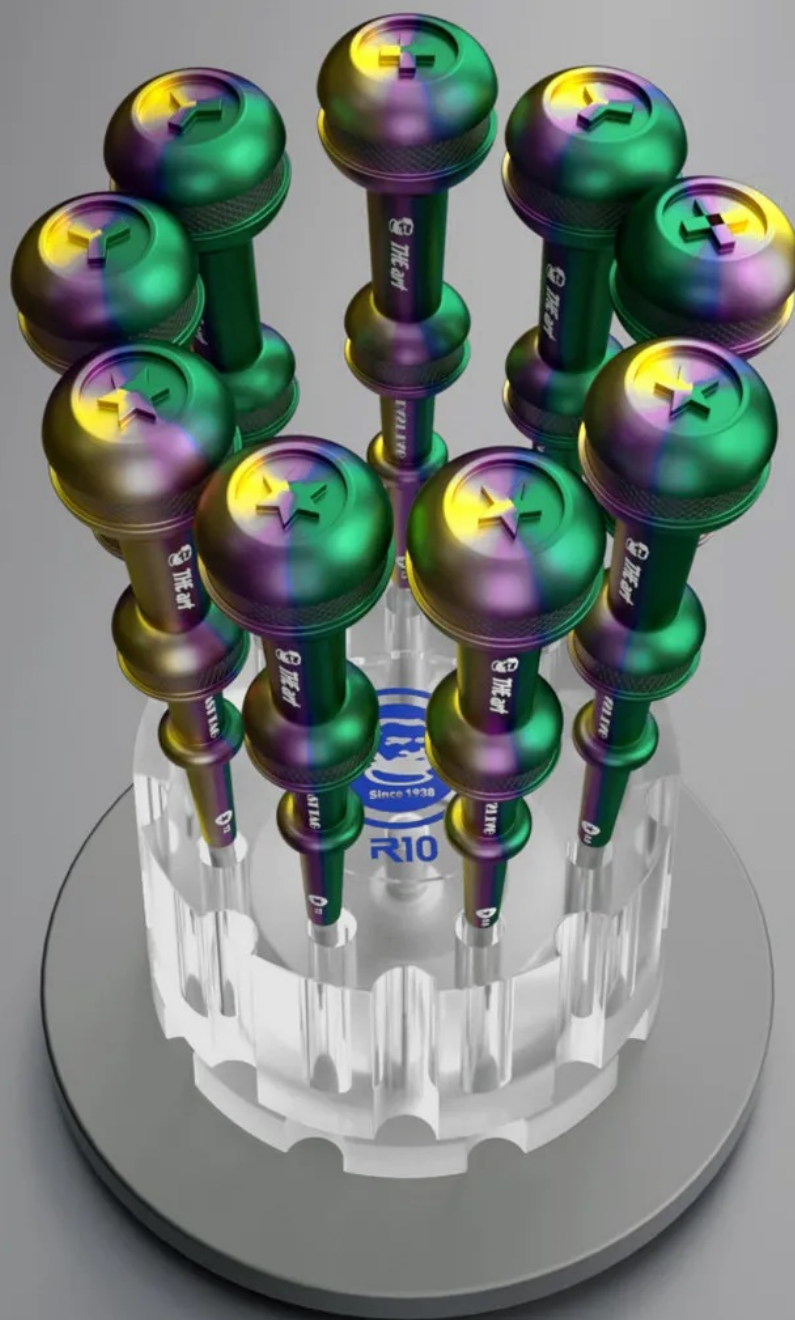

## Pure

Purity, L=99  
High transparency technology  
bring a good visual impression

# FOUR ADVANTAGES

+

POROUS BIT

ROTATABLE

DOUBLE BEARINGS

SMALL SIZE