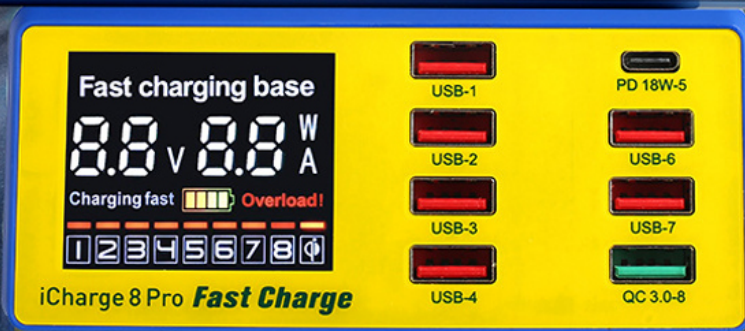

8A HIGH CURRENT DESIGN

8 USB charging interface single port, maximum output up to 2.4A, easy to solve the charging problem of multiple devices, can support 9 devices at the same time

Smart KCD screen
Digital display current voltage